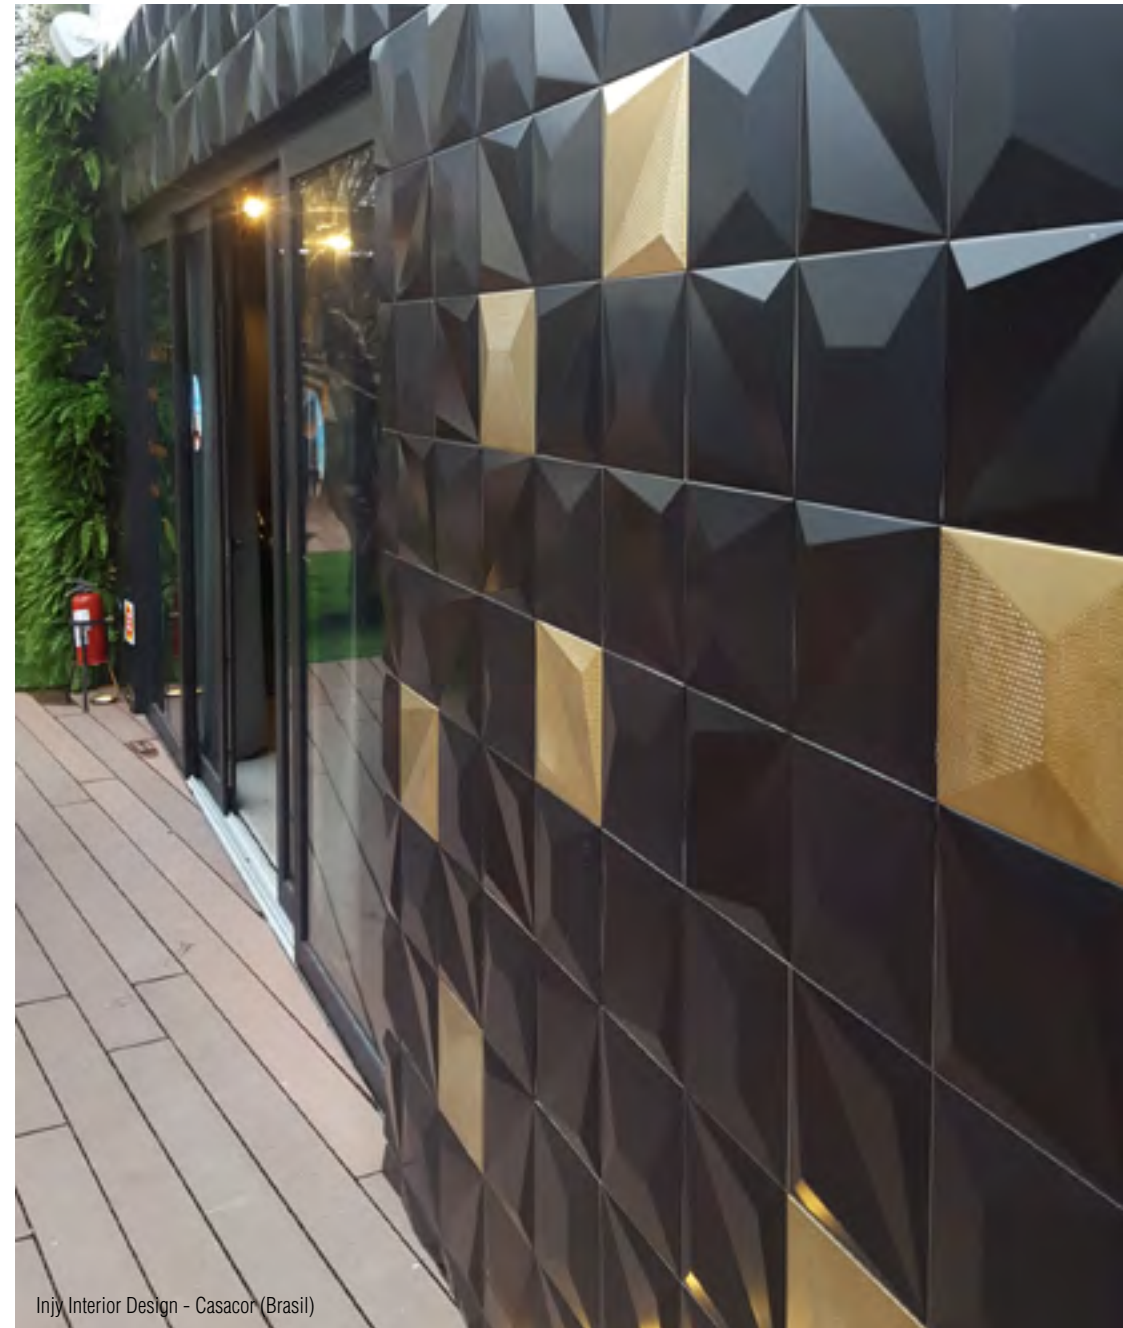

187342 Origami White 25x25 cm./9.8"x9.8"

• = Ok C = Consultar/Consult

Temptation Cancun Resort, Qroo (Mexico)

Injy Interior Design - Casacor (Brasil)

187346 Multishapes White 25x25 cm./9.8"x9.8"

• • • • •

• = Ok C = Consultar/Consult