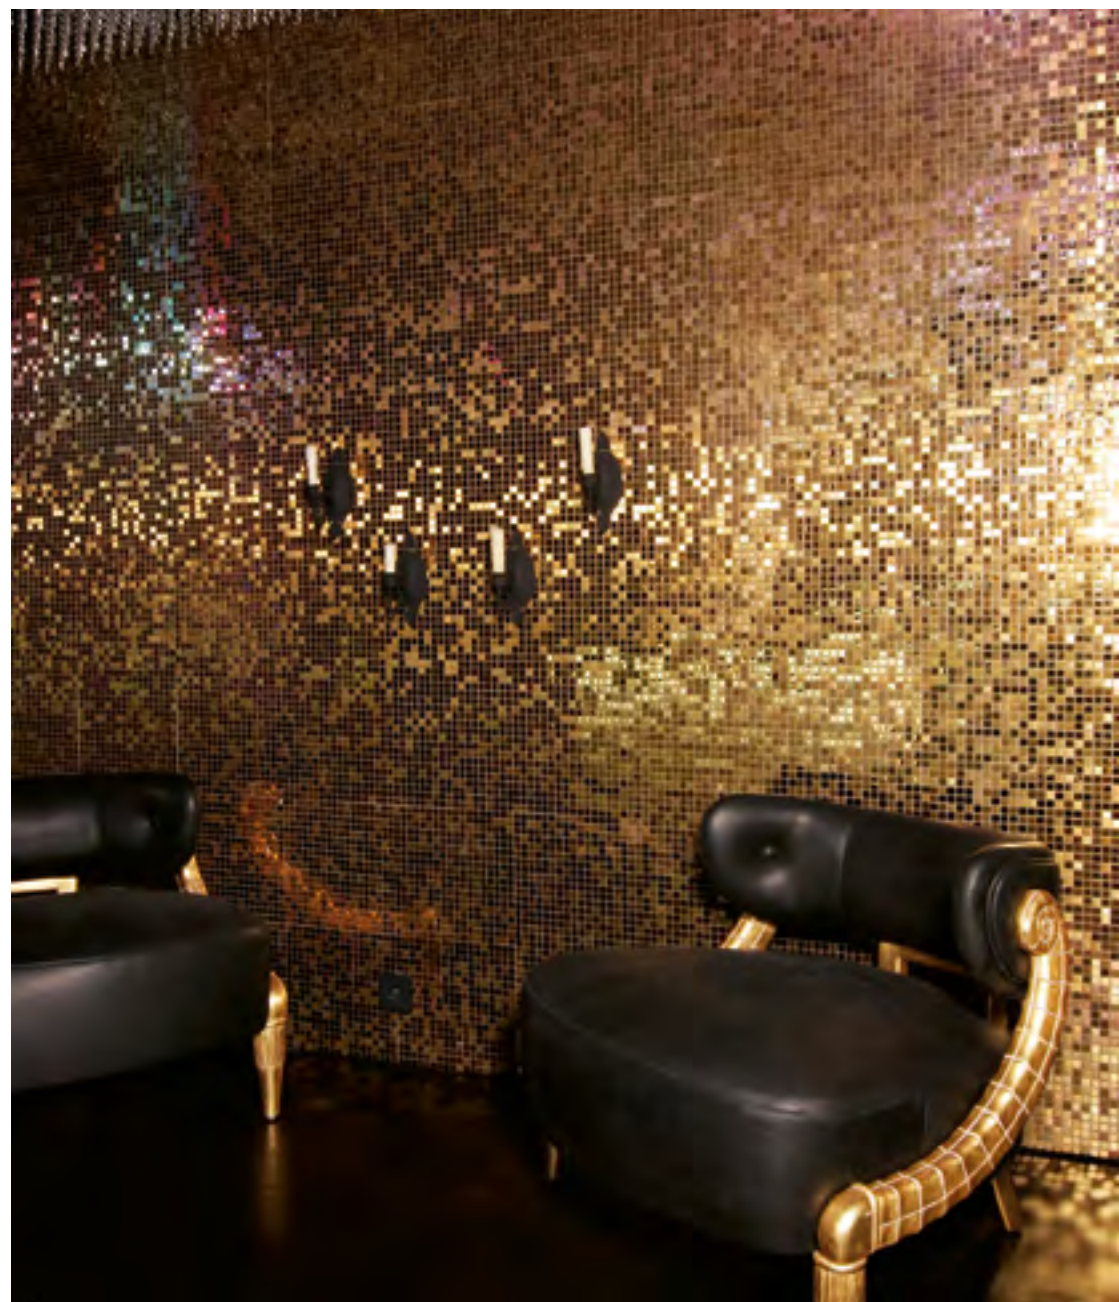

185686 Metallic Gold 30,1x30,1 cm./11.9"x11.9"

•

•

• = Ok C = Consultar/Consult