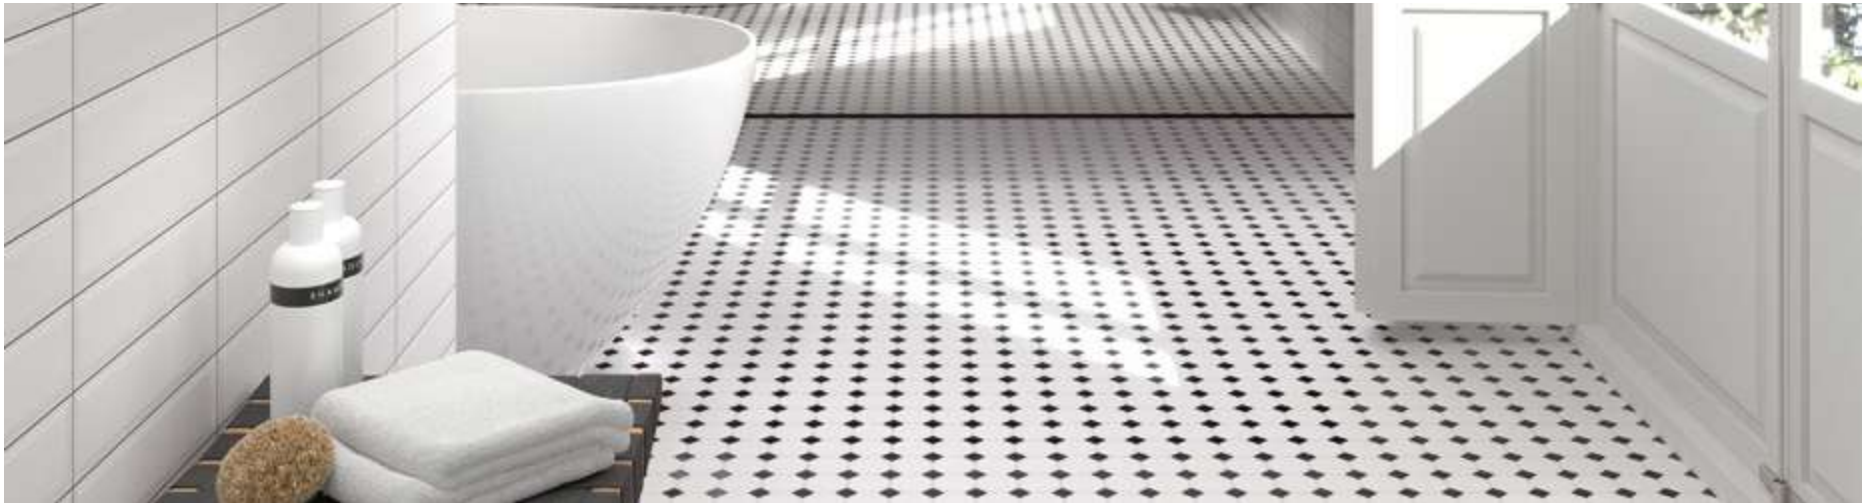

CONTRACT MOSAICS

Venta a cajas completas
Sold per complete boxes