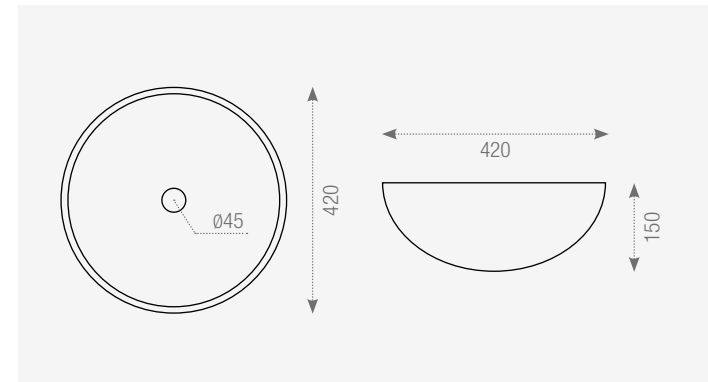

186881 Bowl Black-dk
42x42x15 cm./16.5"x16.5"x5.9" E075

187374 Bowl Bianco-dk
42x42x15 cm./16.5"x16.5"x5.9" E075

187376 Bowl Glace-dk
42x42x15 cm./16.5"x16.5"x5.9" E075

187377 Bowl Verde-dk
42x42x15 cm./16.5"x16.5"x5.9" E075