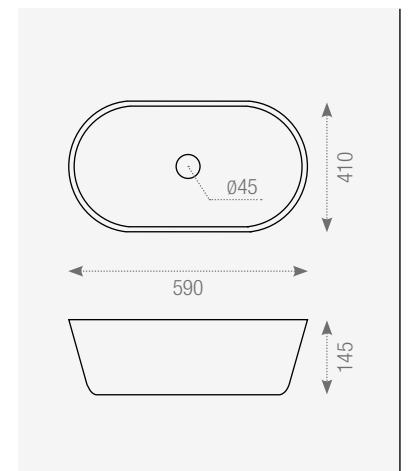

Pintado a mano /
Hand painted