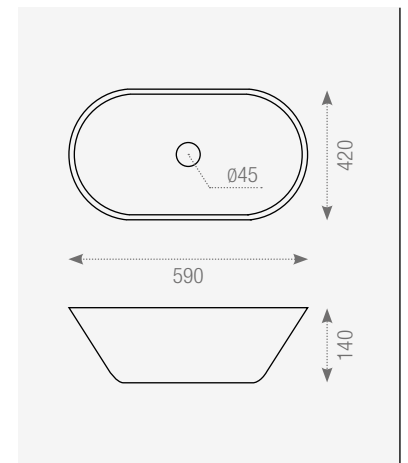

Pintado a mano /
Hand painted