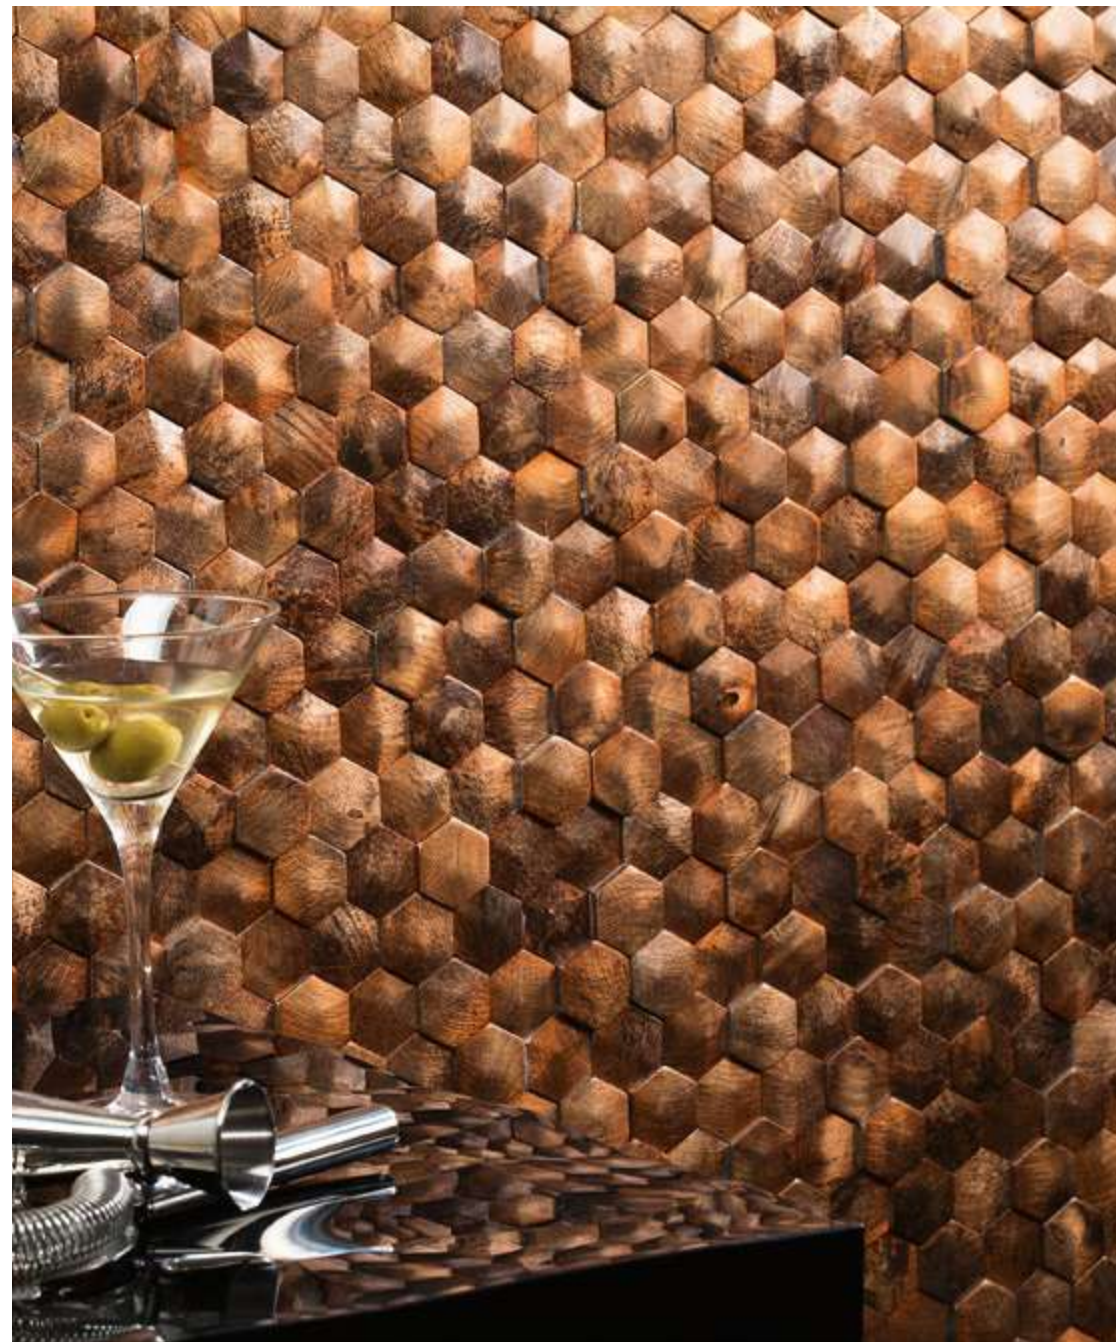

● = Ok C = Consultar/Consult